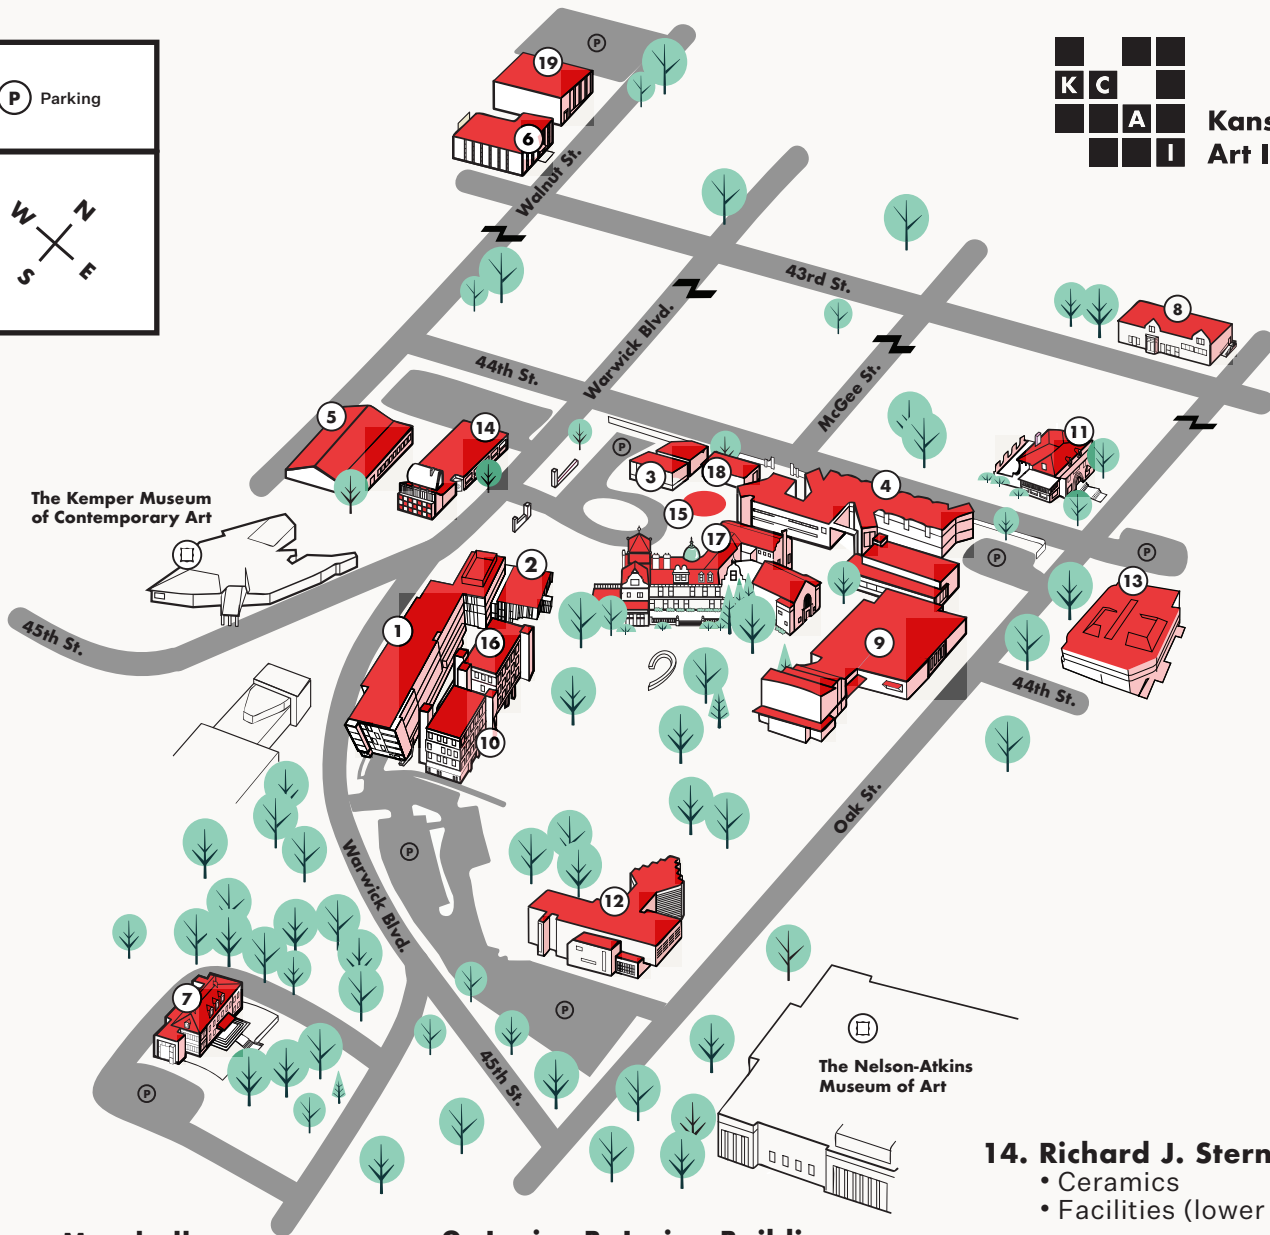

CAMPUS MAP

1. Barbara Marshall Residence Hall

- Campus Security
- Sherman Family Student Union

2. Café Nerman and Wylie Dining

3. David T. Beals III Studios for Art and Technology

4. East Building

- Central Shop
- Filmmaking
- Photography
- Printmaking

5. Foundation Studios

6. H&R Block Artspace

7. Jannes Library & Learning Center

- Campus Technology
- Computer Lab

8. Foundation North

9. Junius B. Irving Building

- Graphic Design
- Irving Amphitheater
- Product Design

10. KCAI Underground

- Art Supply Store
- Mail Room
- Print Center

11. Mineral Hall

- Social Practice

12. Painting Studios

13. Paul and Linda DeBruce Hall

- Disability and Academic Support Services
- Entrepreneurial Studies
- Financial Aid
- Liberal Arts
- Ronald Cattellino Center for Student Services
 - Academic Advising
 - Career Services
 - Counseling Services
 - Dean of Students

18. William Volker Building

- Sculpture

19. The Warehouse

- Fiber