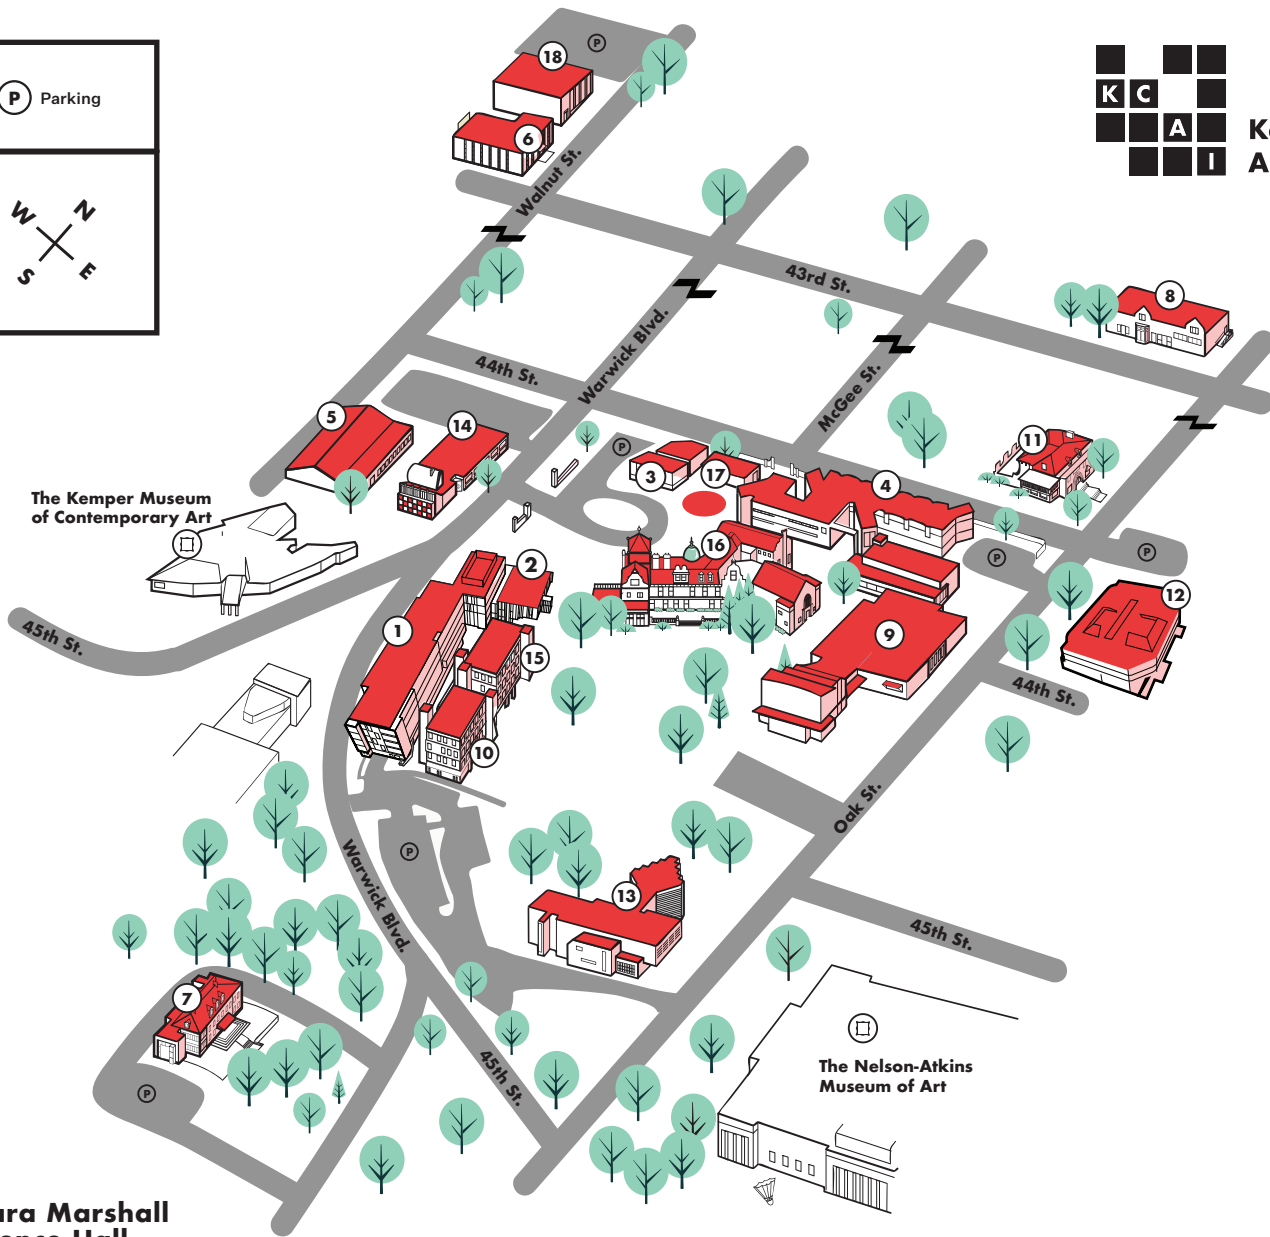

# CAMPUS MAP

**1. Barbara Marshall Residence Hall**

- Campus Security
- Sherman Family Student Union

**2. Café Nerman and Wylie Dining**

**3. David T. Beals III Studios for Art and Technology**

**4. East Building**

- Central Shop
- Filmmaking
- Media Center
- Photography
- Printmaking

**5. Foundation Studios**

**6. H&R Block Artspace**

**7. Jannes Library & Learning Center**

- Computer Lab
- Continuing Education

**8. J&G Building**

**13. Painting Studios**

**14. Richard J. Stern Building**

- Ceramics
- Facilities (lower level)

**15. Tony Jones Studios Animation and Illustration**

- Animation
- Illustration
- KCAI Gallery

**16. Vanderslice Hall**

- Academic Affairs
- Admissions
- Advancement
- Business Office
- Communications
- Epperson Auditorium
- Human Resources
- President's Office

**17. William Volker Building**

- Sculpture

**18. The Warehouse**